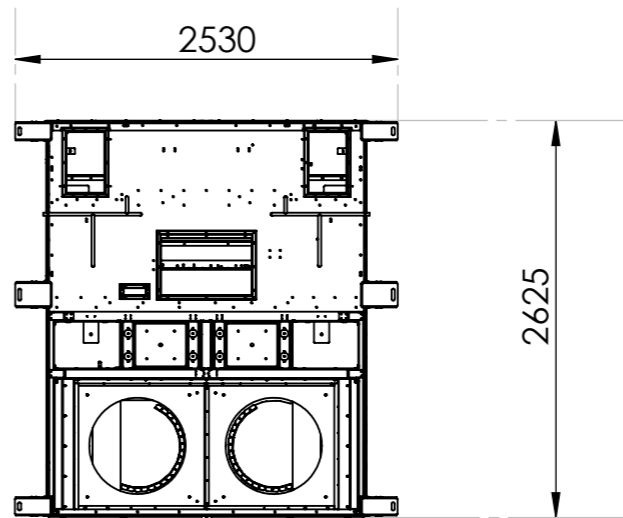

EXATECHNIC TWIN SCROLL COMPRESSOR VERSION UNITS

UNLESS OTHERWISE SPECIFIED: DIMENSIONS ARE IN MILLIMETRES. ASK EXATECHNIC FOR ANY OTHER REQUEST.		Brand and document are the exclusive property of EXATECHNIC®. Professional document exclusively intended for a professional public certified for cooling and air conditioning activities.		design-office@exatechnic.com	REVISION	E2
				CXRT12 / CXRT 16 / CXRT 20		
				INDUSTRIAL AIR CONDITIONERS DESIGNER :		
				exatechnic group		
				Tour Montparnasse		
				33. Avenue du Maine		
				75015 PARIS		
				No. DE PLAN		A3
				CXRT_EXD02_B_E		
				Echelle: 1:50		FEUILLE 1 SUR 1
				JULY 2021		