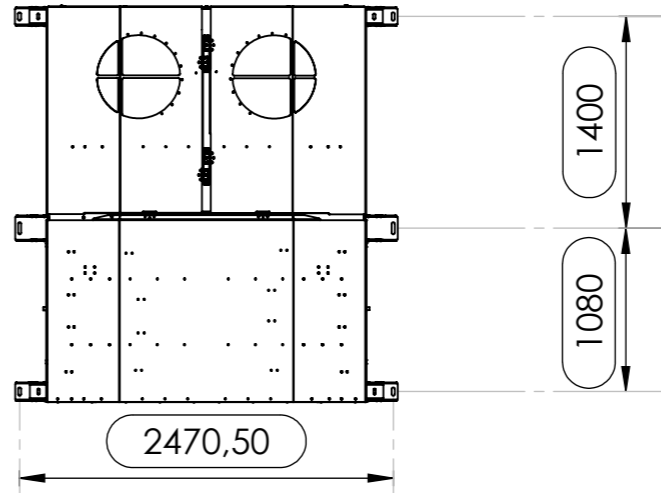

EXATECHNIC TWIN SCROLL COMPRESSOR VERSION UNITS

UNLESS OTHERWISE SPECIFIED: DIMENSIONS ARE IN MILLIMETRES. ASK EXATECHNIC FOR ANY OTHER REQUEST.		Brand and document are the exclusive property of EXATECHNIC®. Professional document exclusively intended for a professional public certified for cooling and air conditioning activities.		design-office@exatechnic.com	REVISION	E2
				CXRT12 / CXRT 16 / CXRT 20		
				INDUSTRIAL AIR CONDITIONERS DESIGNER :		
				exatechnic group		
				Tour Montparnasse		
				33. Avenue du Maine		
				75015 PARIS		
				No. DE PLAN		A3
				CXRT_EXD02_B_E		
				Echelle: 1:50		FEUILLE 1 SUR 1
				JULY 2021		